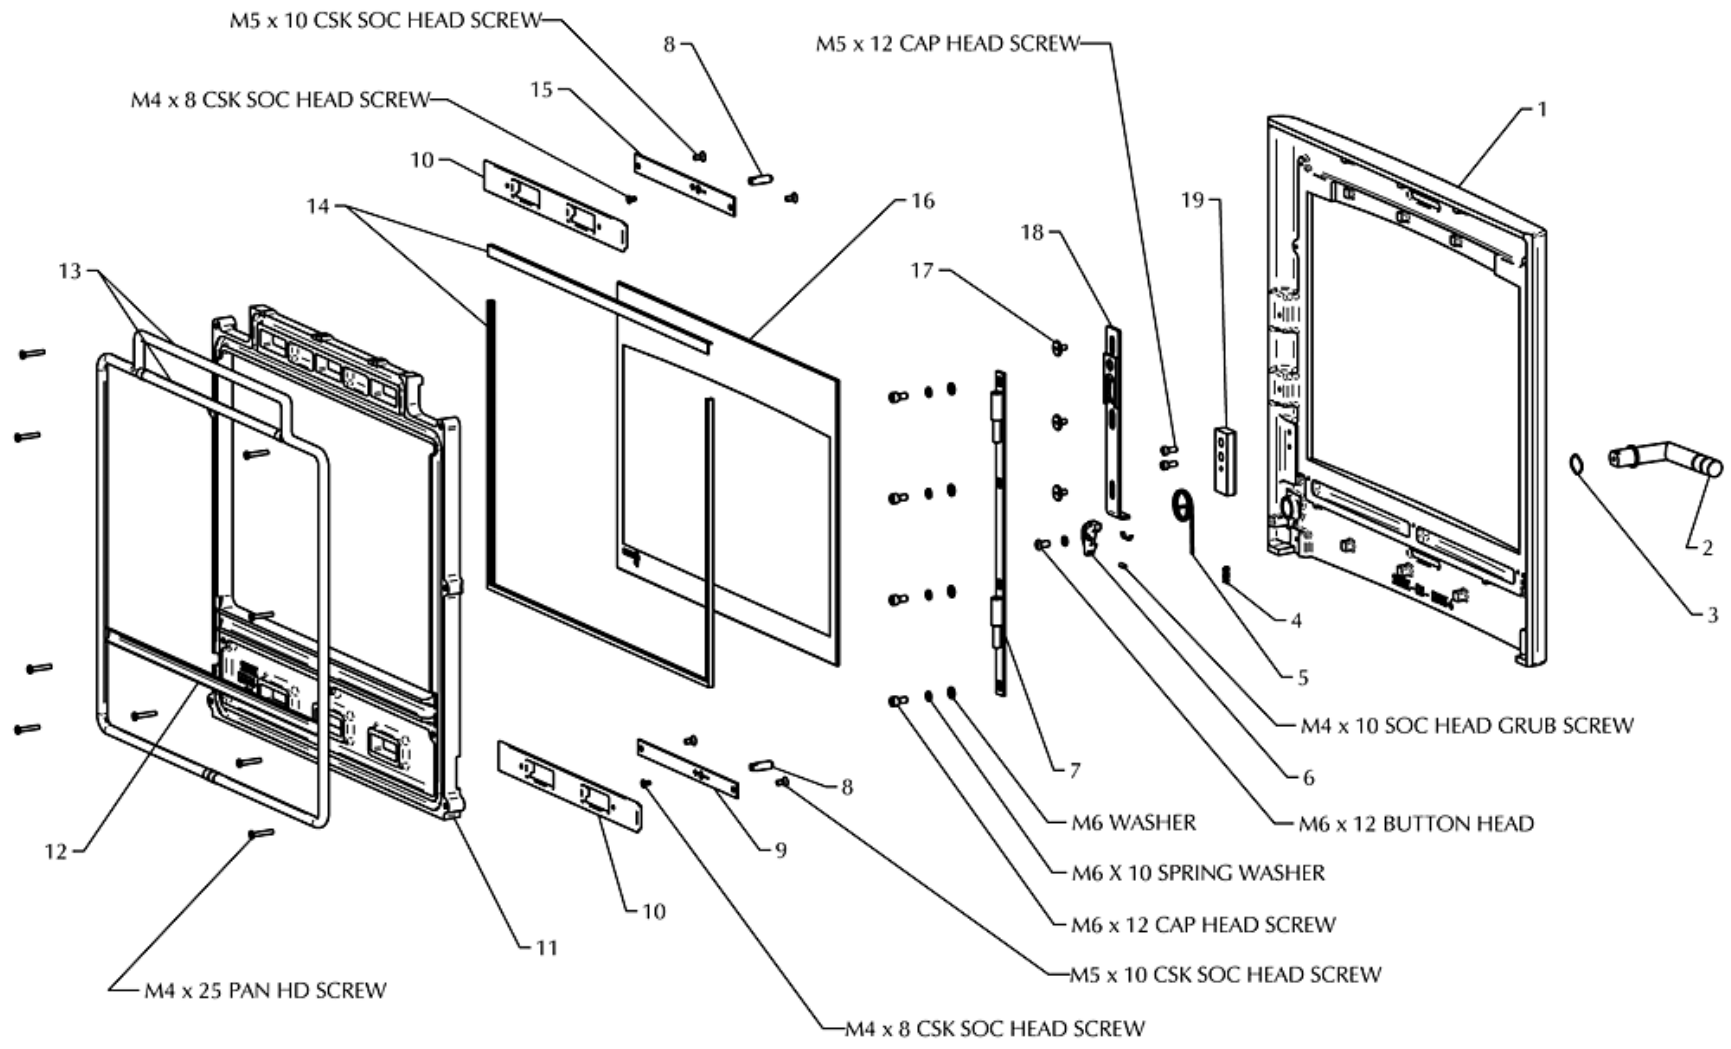

YM-CL7NMF

PR9069-1

Ref. No.	Product Code	Drawing No. (if different)	Description
1	MEC8893		AIRWASH ASSEMBLY
2	S7.74	RA500815	TOP BAFFLE
3	S7.70CE	MEC7677	BAFFLE ASSEMBLY
4	ME600628		FLUE FLANGE
5	CA7650		CLEANBURN AIR DUCT CASTING
6	4953H	CE7834	CLEANBURN SEAL 10 x 2 x 1390 LG
7	CE7829		BRICK
8	MEC8910		PLINTH ASSEMBLY
9	MEC8820		ASHPAN ASSEMBLY
10	MEC8793		ASHPAN TOOL ASSEMBLY
11	MEC8900		RIDDLING ROD ASSEMBLY
12	S7.25	CA7061	LOG RETAINER
13	MEC8671		DOOR ASSEMBLY
14	MEC8788		RIDDLING/DOOR TOOL
15	ME600502		RIDDLING KNOB
16	S7.61	CA7109	MAIN GRATE
17	CA7663	CA7663	CENTRE GRATE CASTING
18	RA502571		TERTIARY AIR SLIDER
19	ME600599		LATCH SCREW
20	CA7670		CAT TOP
21	-	MEC8934	INNER CARCASS ASSEMBLY
22	RVAC046/SM75	ME7641	SPACER

PR8902-2

Ref. No.	Product Code	Drawing No. (if different)	Description
1	CA7638		OUTER DOOR
2	MEC8619		DOOR HANDLE ASSEMBLY
3	FA500024		WAVE SPRING
4	FA9508	FA500016	SPRING 6.1 O/D x 0.61 DIA WIRE x 22.2 LG
5	FA500025		TORSION SPRING
6	CA7635		DOOR HANDLE CAM
7	MEC8636		HINGE PLATE ASSEMBLY
8	ME600392		AIR CONTROL HANDLE
9	ME600456		PRIMARY AIR SLIDER PLATE
10	CA7634		AIR SLIDER
11	CA7639		GLASS CLAMP
12	N/A	N/A	N/A
13	5700/4200	CE7733	ø14 X 1625 LG ROPE SEAL
13	5700/4200	CE7730	ø14 X 175 LG ROPE SEAL
14	4954	CE7802	15 x 2 x 400 LG S/A TAPE BLK
14	4954	CE7734	15 x 2 x 1000 LG S/A TAPE BLK
15	ME600448		AIRWASH SLIDER PLATE
16	CE7732		DOOR GLASS
17	FA9510	ME7702	SHOULDER SCREW
18	MEC8865		CATCH SLIDER ASSEMBLY
19	ME600410		DOOR CATCH BLOCK